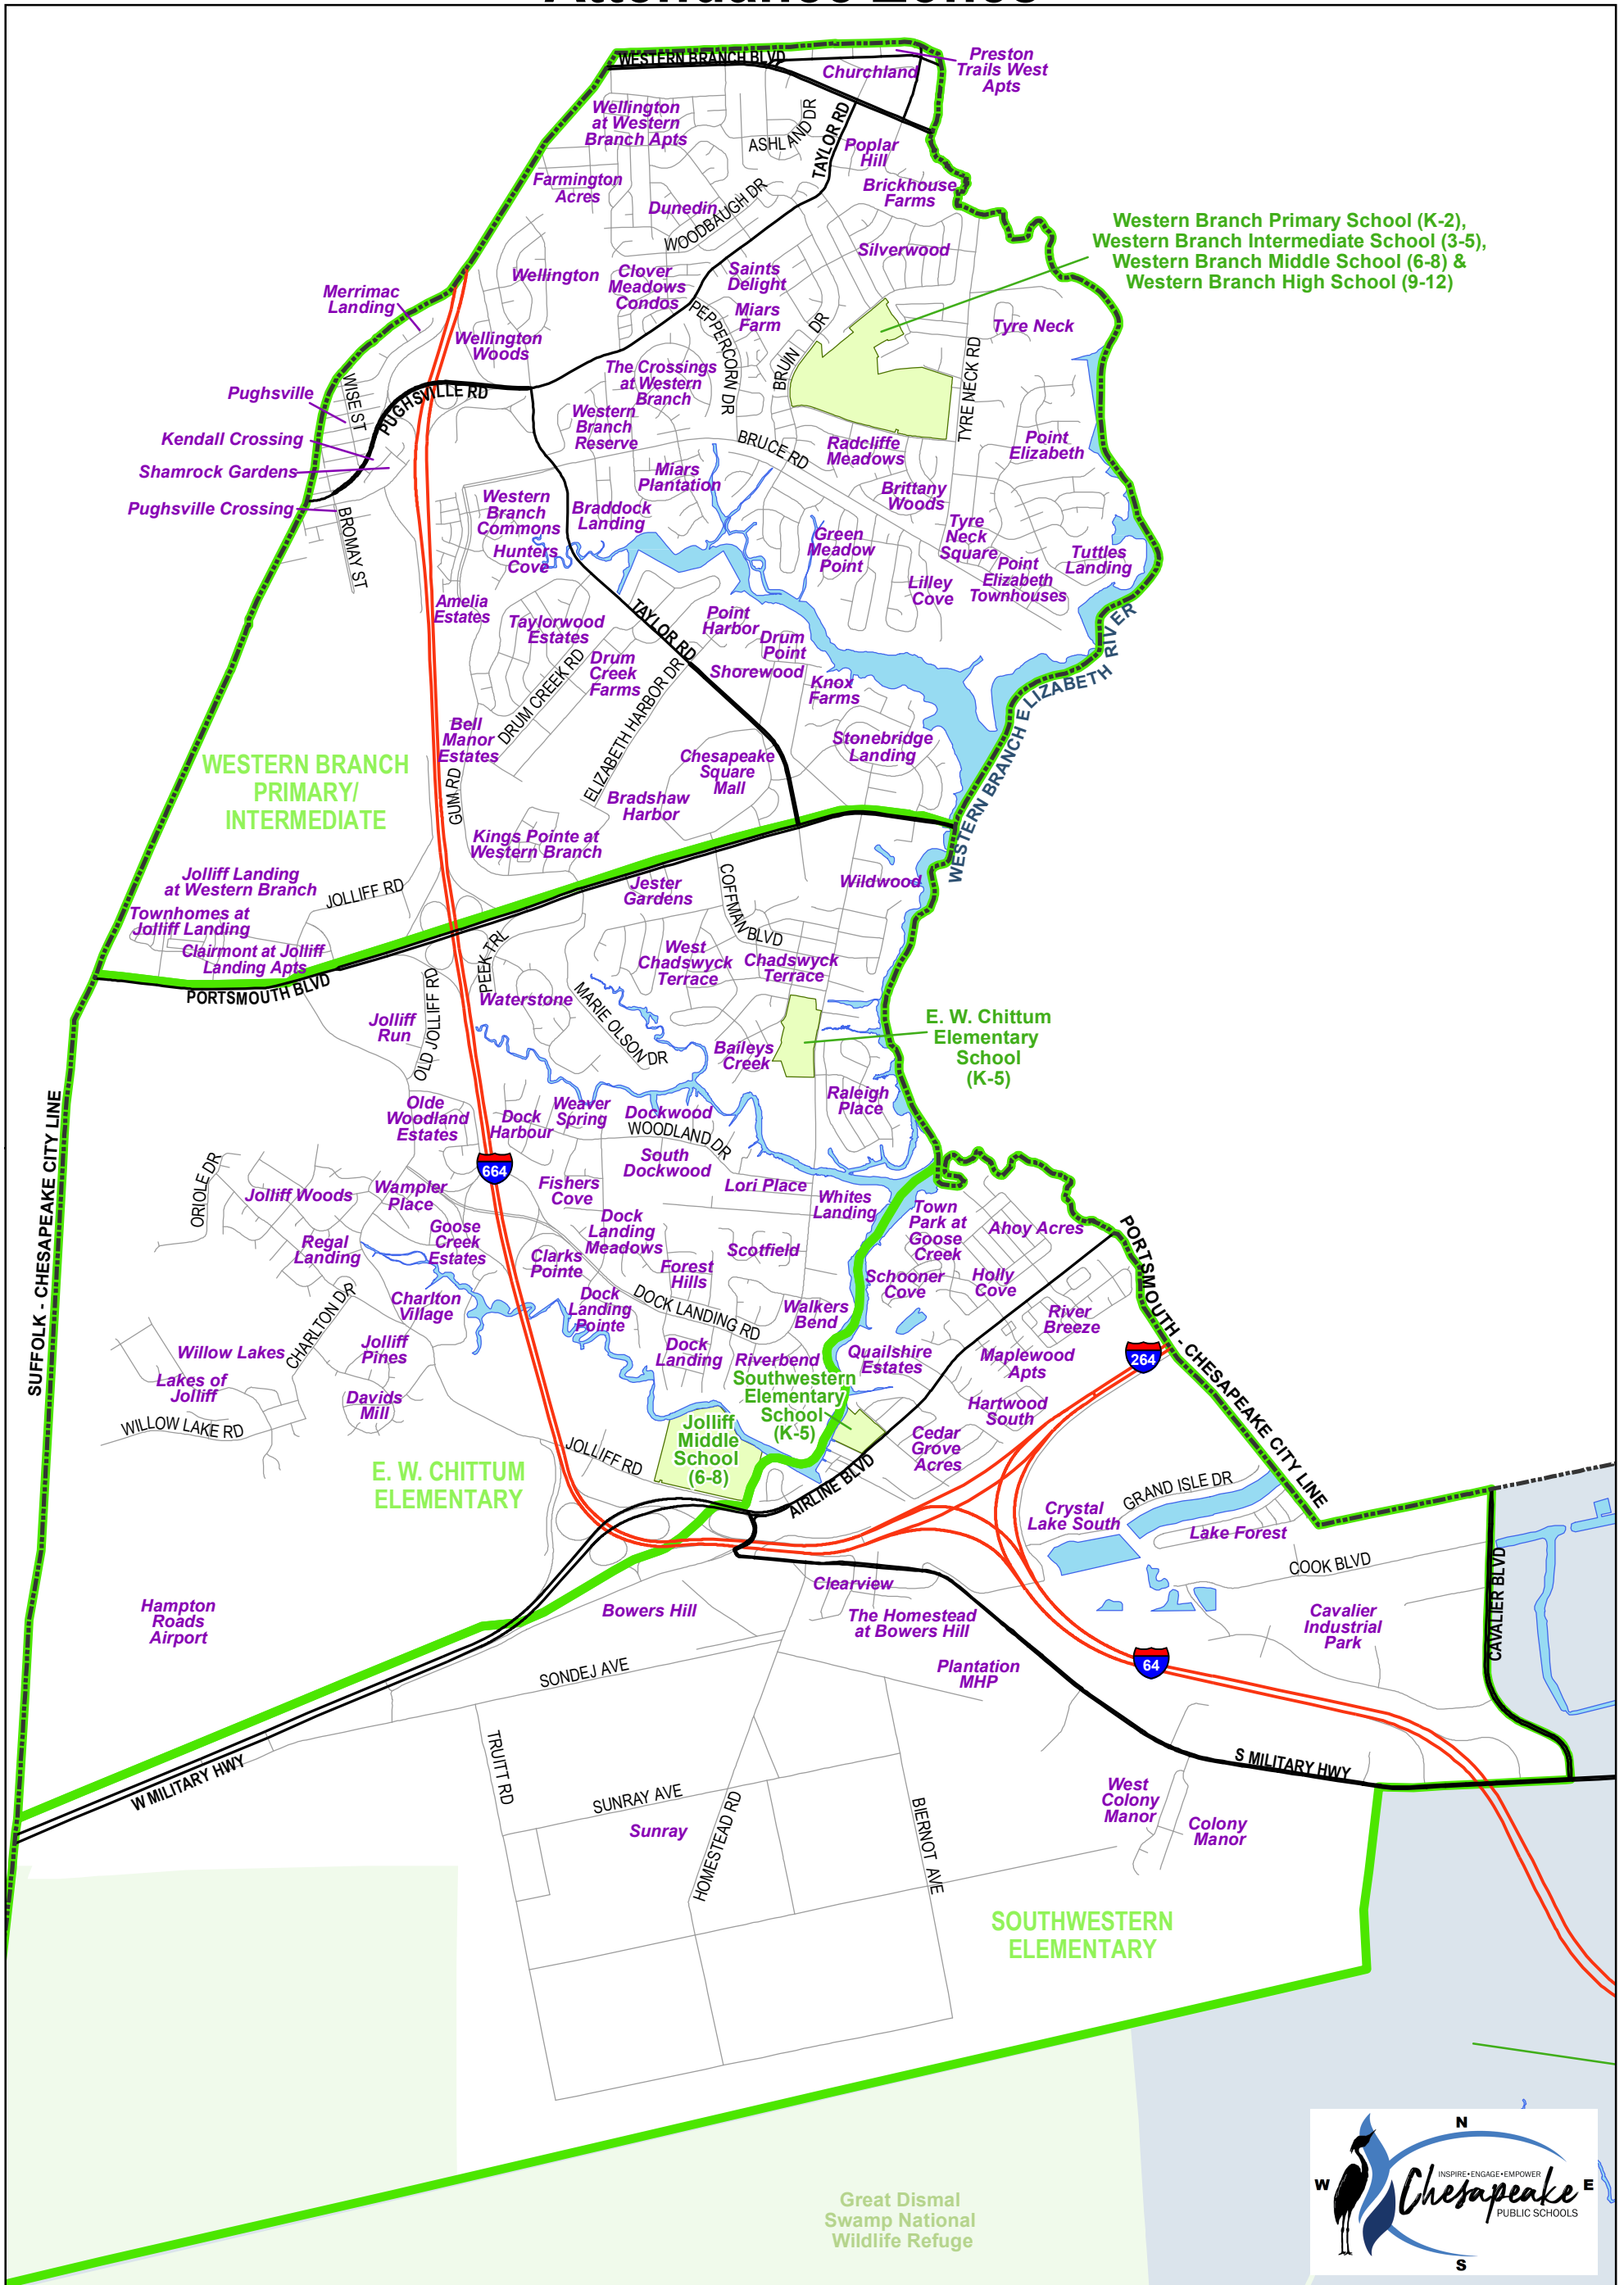

# Western Branch Primary/Intermediate Schools, E. W. Chittum Elementary School & Southwestern Elementary School Attendance Zones

Western Branch Primary School (K-2),  
Western Branch Intermediate School (3-5),  
Western Branch Middle School (6-8) &  
Western Branch High School (9-12)

E. W. Chittum  
Elementary  
School  
(K-5)

E. W. CHITTUM  
ELEMENTARY

SOUTHWESTERN  
ELEMENTARY

Great Dismal  
Swamp National  
Wildlife Refuge