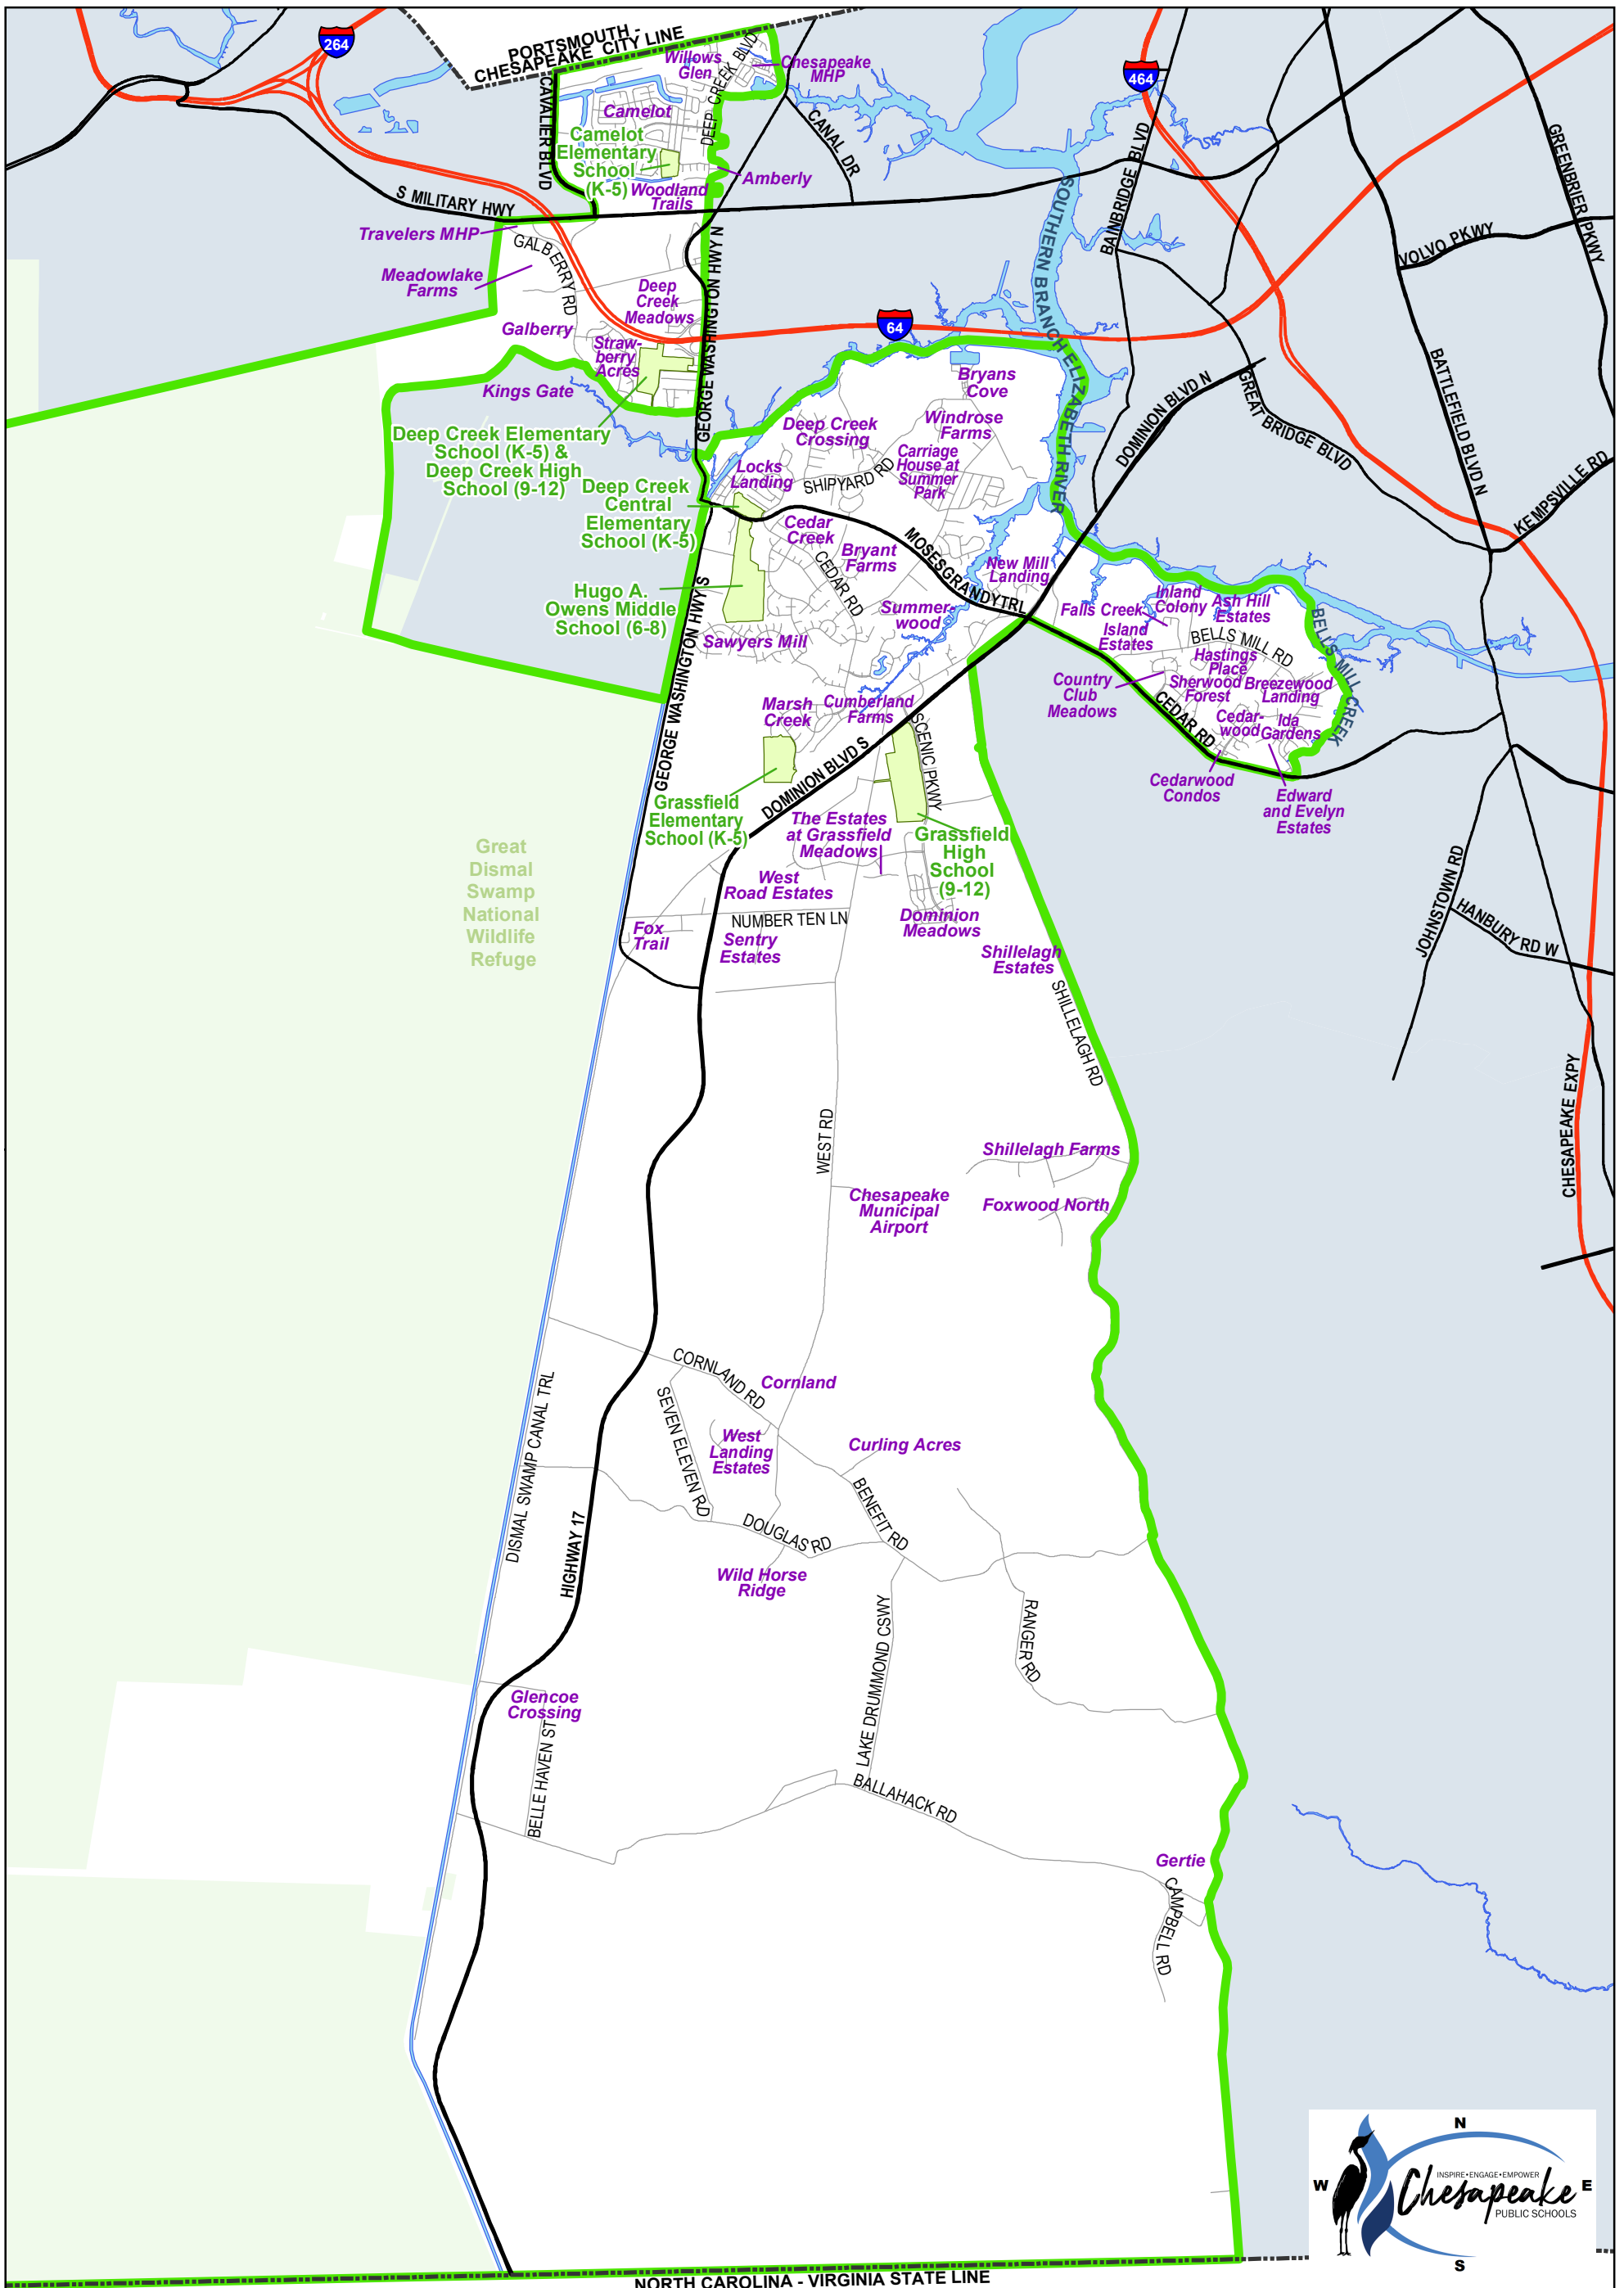

# Hugo A. Owens Middle School Attendance Zone

NORTH CAROLINA - VIRGINIA STATE LINE