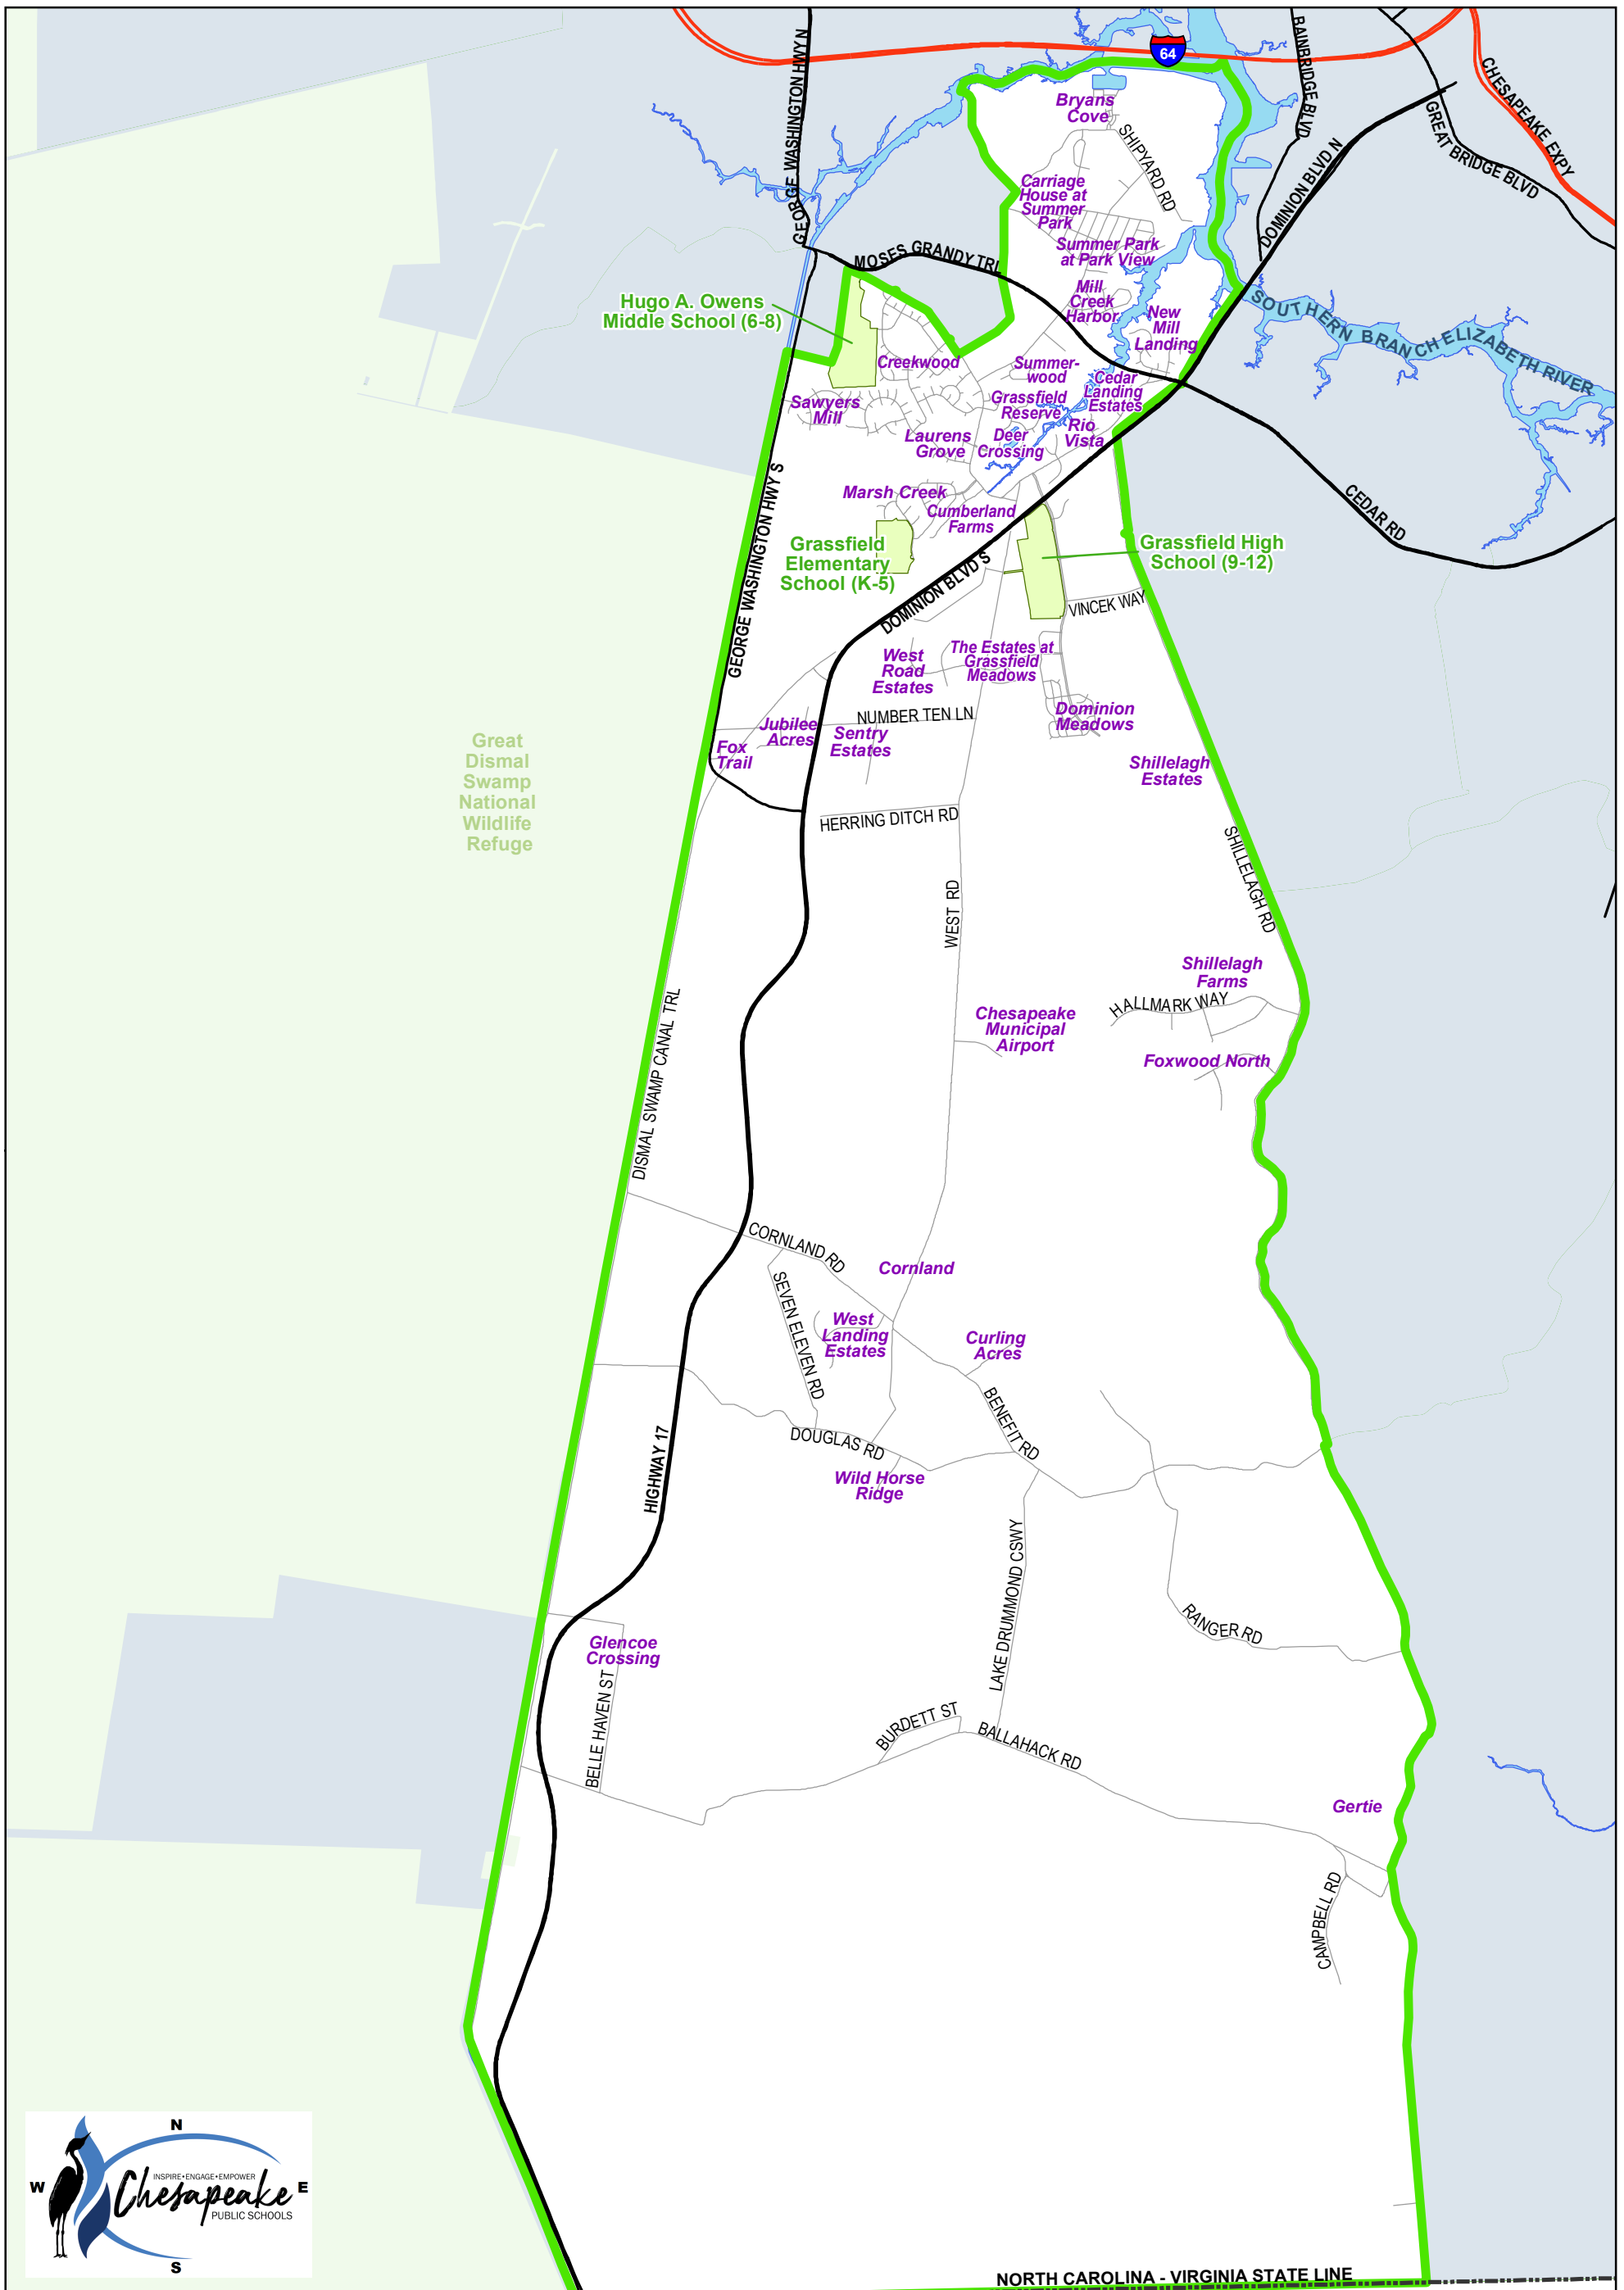

# Grassfield Elementary School Attendance Zones

NORTH CAROLINA - VIRGINIA STATE LINE