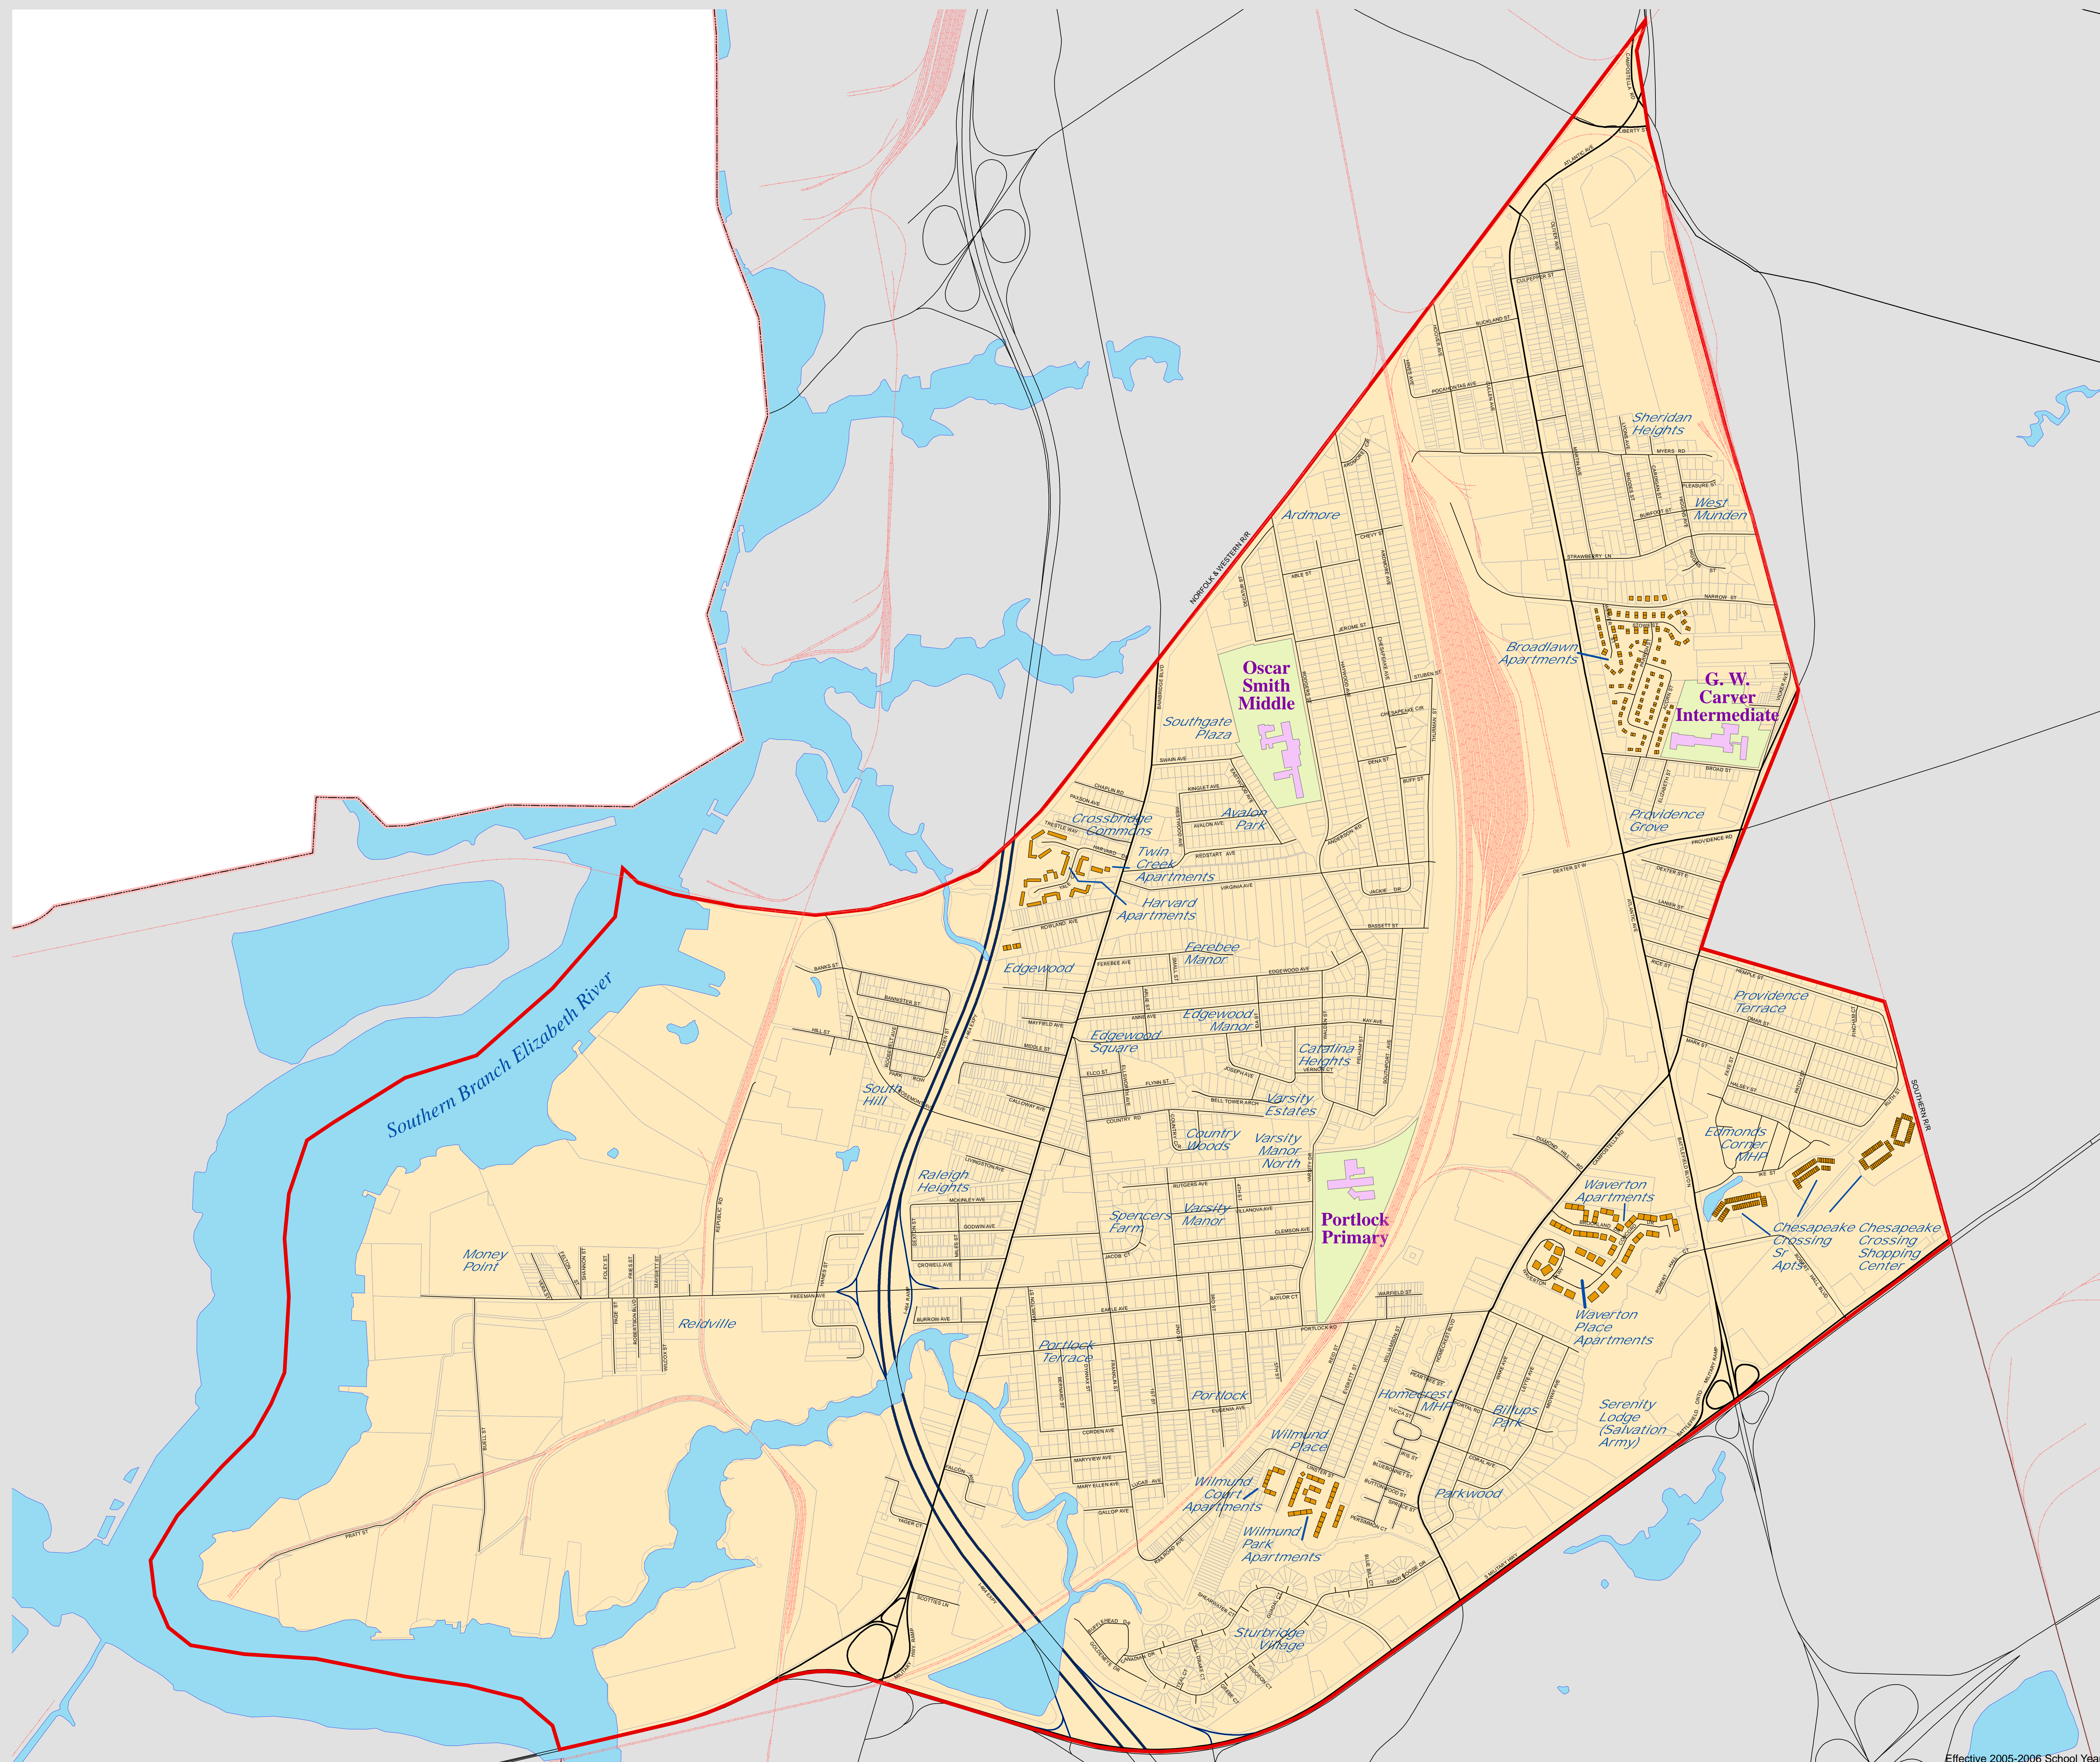

Carver Intermediate School Attendance Zone

Chesapeake Public Schools | Carver Intermediate School
312 Cedar Rd | 2601 Broad St
Chesapeake, VA 23322 | Chesapeake, VA 23324
(757) 547-0153 | (757) 494-7505

Legend

- City Boundary
- Carver Intermediate Attendance Zone
- Railroads
- Apartments
- Water
- School Building
- CPS Property
- Parcels

1. ### Roads
2. Interstate
   - Residential

1. ### Labels
2. STREETS
   Schools
   Neighborhoods

CPS Elementary School Zones

Effective 2005-2006 School Year

Effective 2005-2006 School Year