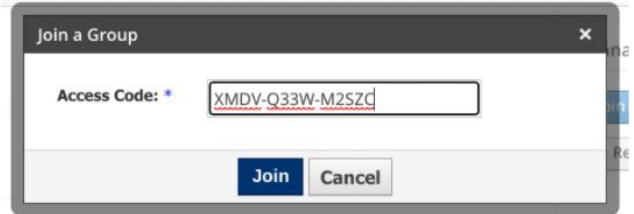

DCH SCHOOLGY GROUPS

How to Join a Schoology Group

1.

4. Type in the access Code below and click Join

2. → My Groups

3.

School-Wide Schoology Group Access Codes

DA  **LY**
ANNOUNCEMENTS