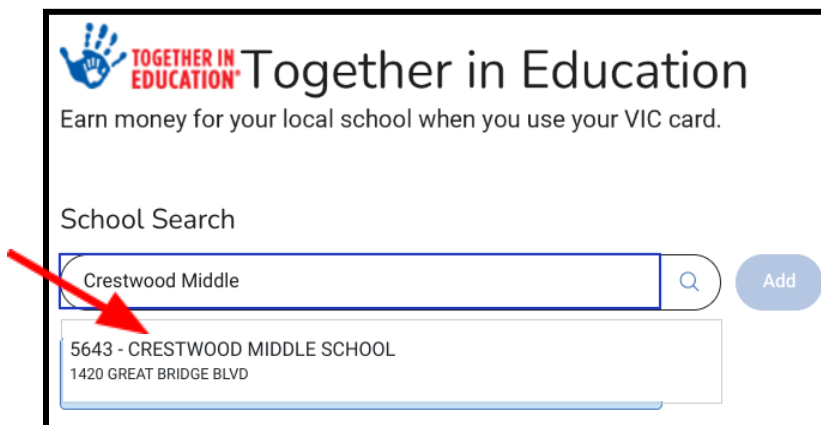

Link a School to your Harris Teeter VIC Card

1. Go to: <https://www.harristeeter.com/together-in-education>
2. Click on the **LINK YOUR VIC CARD** tab

3. Sign in to your Harris Teeter account or register (when signing in, you may need to have a passcode sent to your email address)
4. In the School Search Box, type *Crestwood Middle*